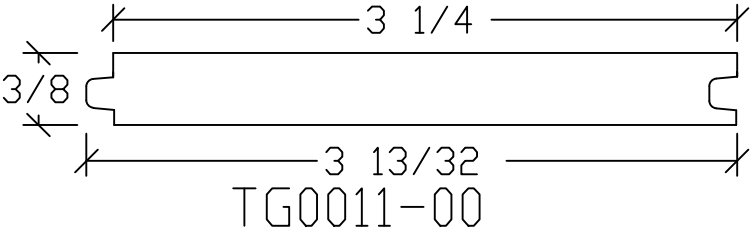

# WOODCHUCKS TONGUE & GROOVE

TG0011-01    1/2" x 4 1/8"  
 TG0011-02    19mm x 64mm