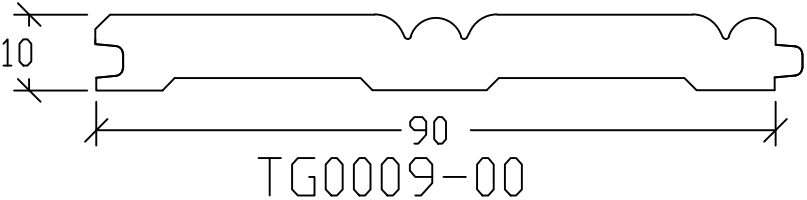

# WOODCHUCKS TONGUE & GROOVE

TG0011-01    1/2" x 4 1/8"  
 TG0011-02    19mm x 64mm