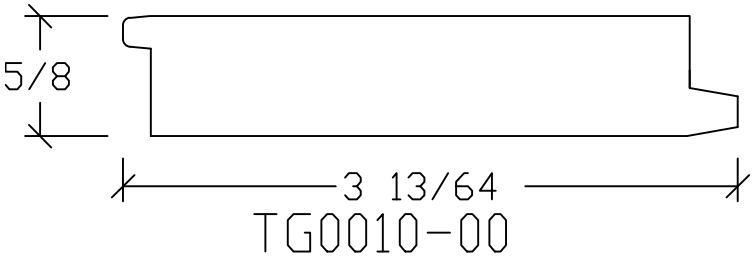

# WOODCHUCKS TONGUE & GROOVE

TG0011-01    1/2" x 4 1/8"  
 TG0011-02    19mm x 64mm