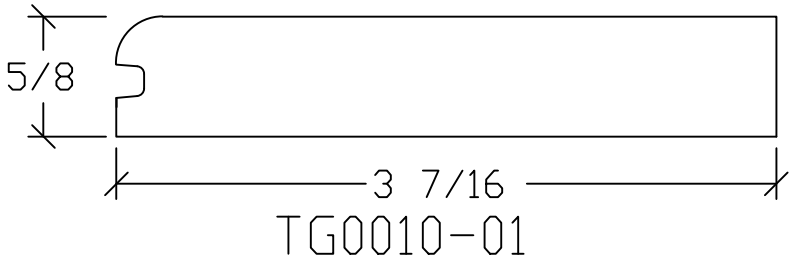

# WOODCHUCKS TONGUE & GROOVE

TG0011-01    1/2" x 4 1/8"  
 TG0011-02    19mm x 64mm